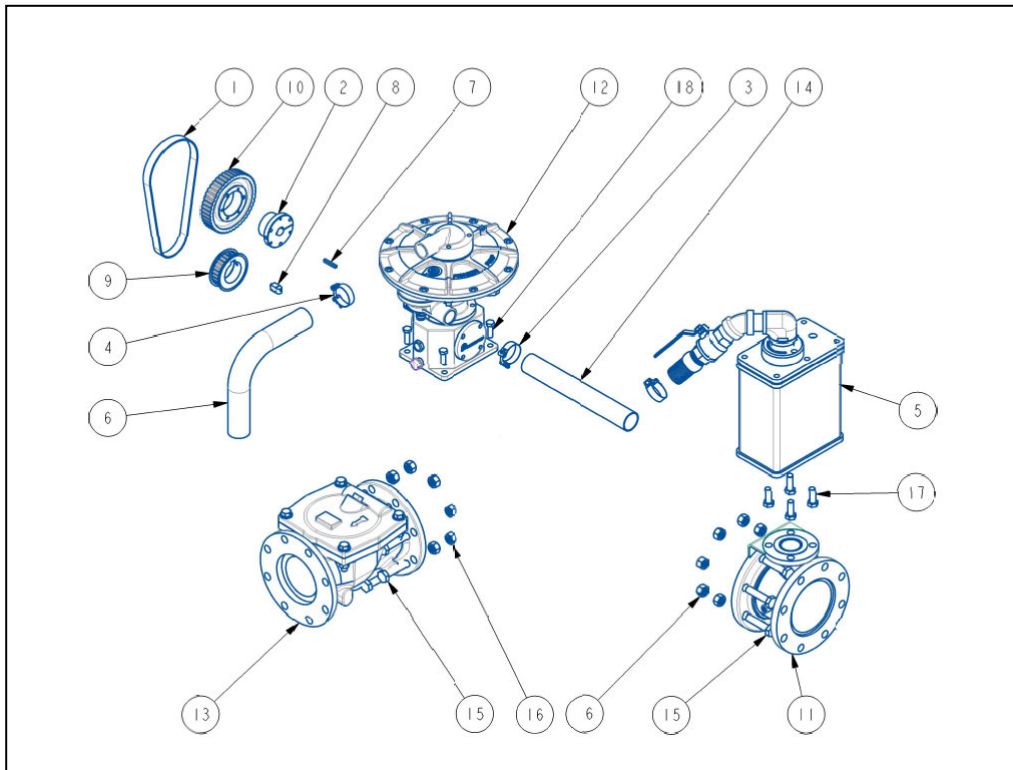

PRIMING SYSTEM

SIDE MOUNT, COMPACT, 6"

Qty	Id	Item #	Description
1	1	323420H100	BELT TIMING 420H100 (SIDE MNT)
1	2	32500101	BUSHING QD/SK 1.0 BORE
1	3	31621103	CLAMP 2.5IN HOSE T-BOLT SS304
1	4	31621103	CLAMP 2.5IN HOSE T-BOLT SS304
1	5	1060015894	COMPACT PRIMING CHAMBER ASSY
1	6	31700103	HOSE 2IN X 90 DEG X 6IN LEG
1	7	12211103	KEY 1/4 x 1/4 x 1.75 LG
1	8	12211989	KEY 5/8 SQ WEDGE KEY
1	9	32400386	PULLEY 26H100 2.50"
1	10	32400102	PULLEY 44H100 QD/SK
1	11	150157006	SPOOL PRIMING 6" W/ 2" WELDED
1	12	33600101	VACUUM PUMP 50CFM
1	13	32200181	VALVE 6" CHECK
1	14	31700130	HOSE 2" ID SUCTION x 48"
16	15	32632075C325	BOLT .75-11UNC x 3.25 G5 PLATED
16	16	37721601	NUT HVY HEX .75-11UNC 304SS
4	17	32632062C175	BOLT .62-11UNC x 1.75 G5 PLATED
4	18	32632050C150	BOLT .50-13UNC x 1.50 G5 PLATED